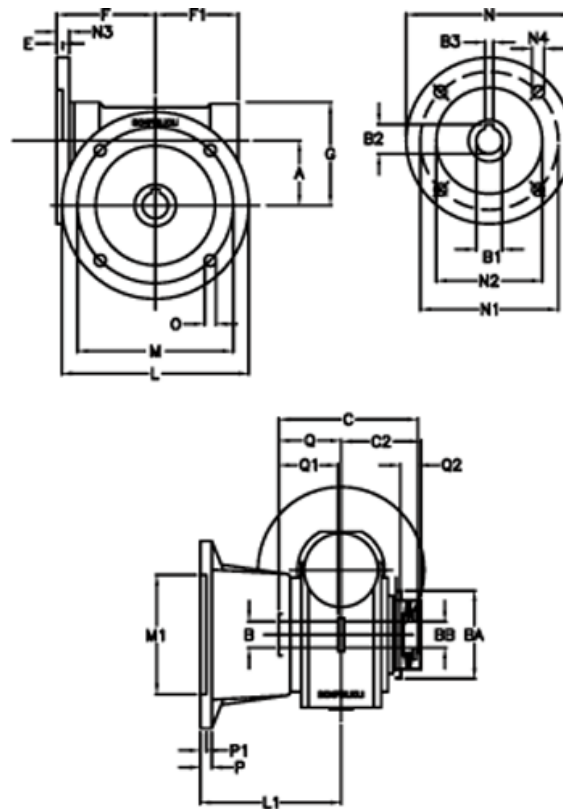

Article number: 390204901062816

Description: Worm Gear with Torque Limiter
VF 49-L1-FA-10 P71B14

Measures

a = 49.5	C2 = 64	m = 90	P = 12
B = 25	Description = VF 49FA-xx-71B14	M1 = 70	P1 = 10
B1 E7 = 14	E = 3	N = 105	Q = 51.0
B2 = 16.3	F = 70	N1 = 85	Q1 = 41
B3 H9 = 5	F1 = 63	N2 = 70	Q2 = 15
BA = 63	g = 80	N3 = 10.5	
BB H7 = 14	L = 125	N4 = 6.5	
C = 105	L1 = 115	O = 10.5	